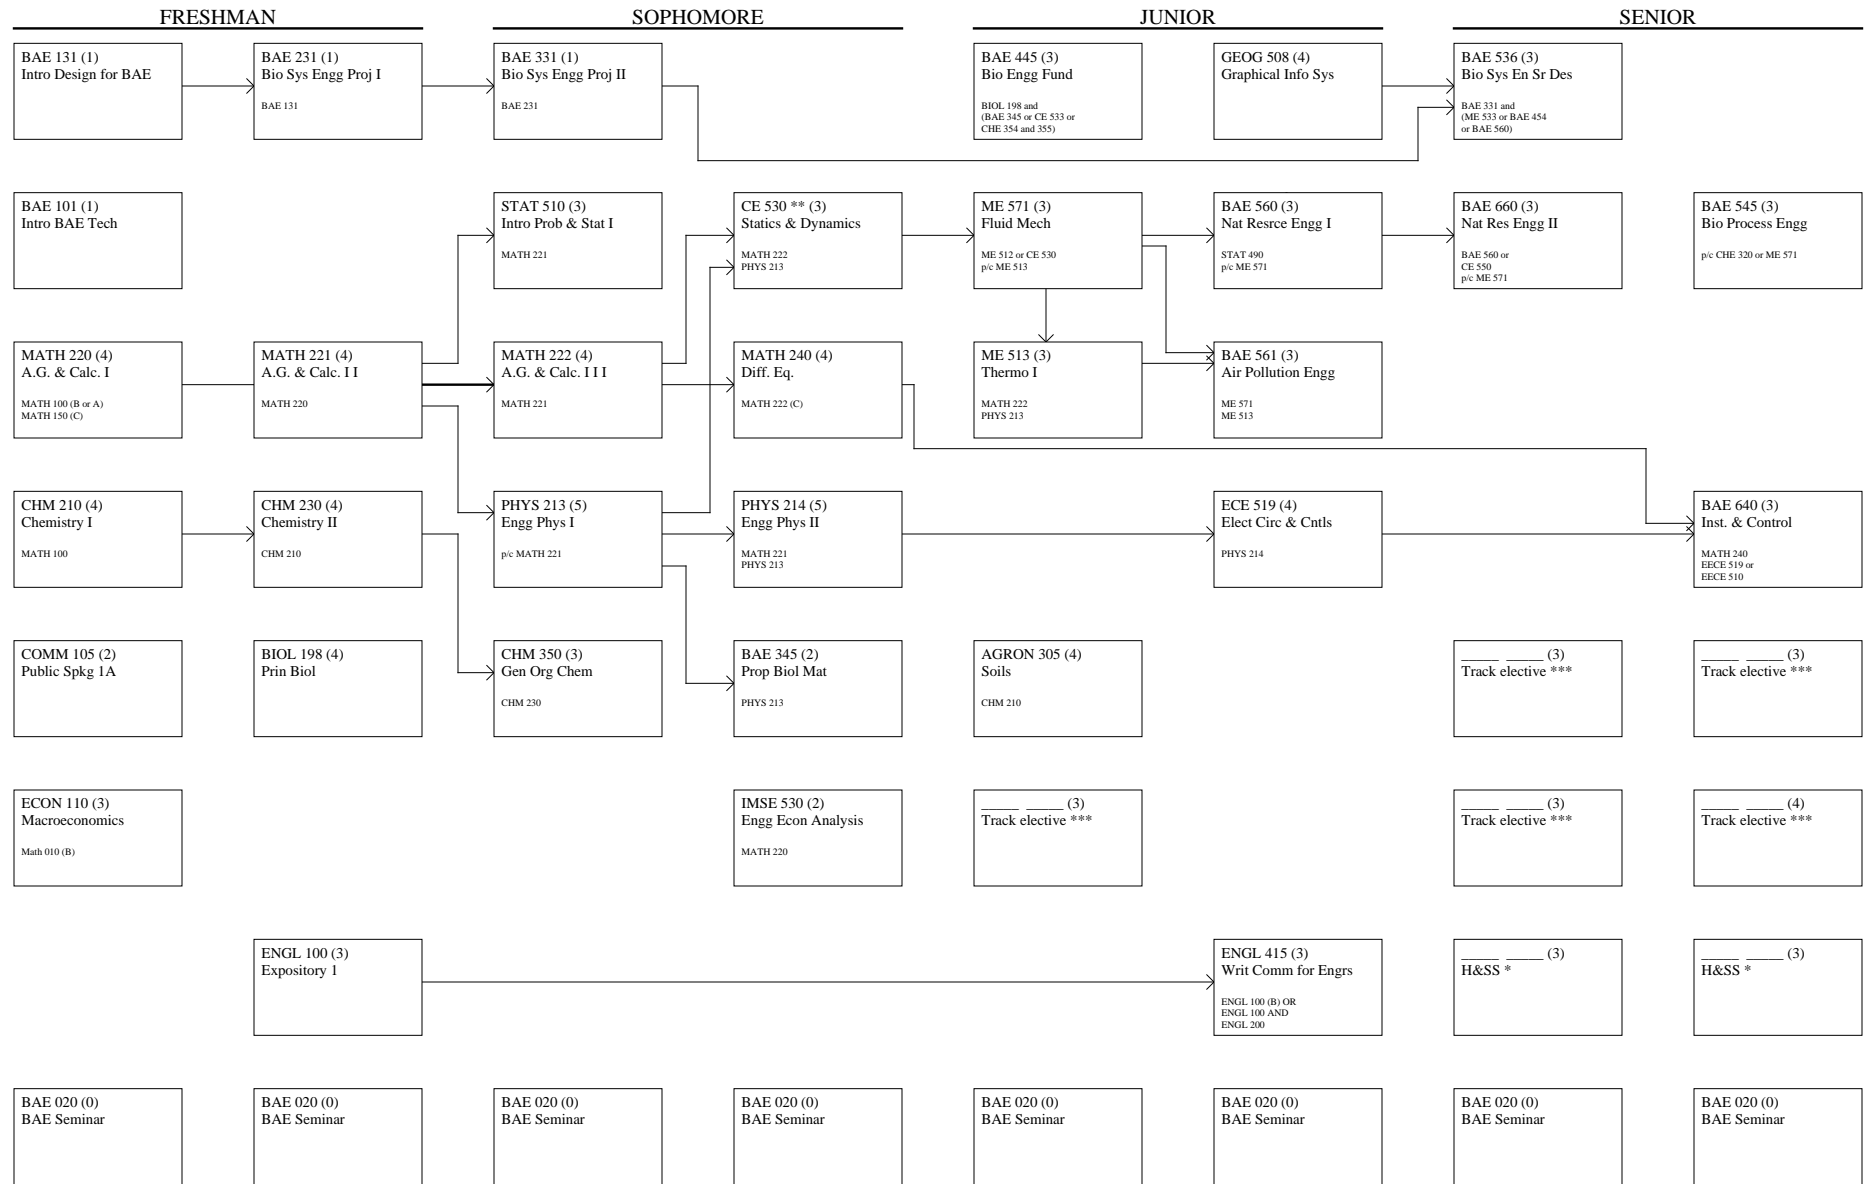

# BIOLOGICAL SYSTEMS ENGG. - Environmental Option (127 hours)

Effective Fall 2014

DOE:  
Class:  
Flowchart: 14  
Hours:

Advisor:  
Printed:

\*\* Humanities and Social Science electives must be chosen from the take a technical elective (see advisor) official list and also satisfy K-State 8 Gen Ed overlay requirements  
\*\* OR CE 333  
\*\*\* Track electives must be from the official BAE list; see advisor

Arrows to front of course box indicates prerequisite course  
Arrows to side of course box indicates p/c, where:  
p/c = prereq. or concurrent requirement

Currently Enrolled

Passed

Retaken

Failed

Warning